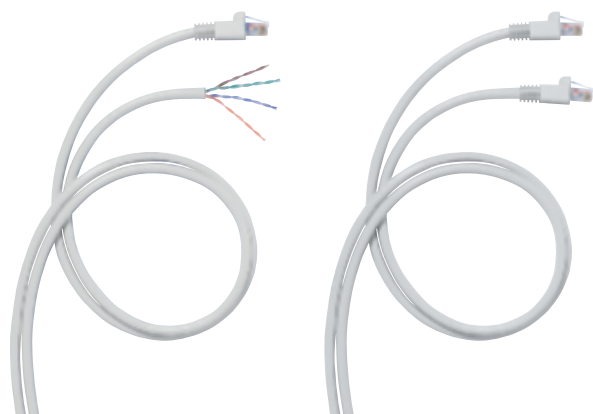

Legrand cabling system LCS²

area distribution cords

0 517 90

0 515 03

Pack	Cat.Nos	Cords cat. 5e - RJ 45/stripped
		RJ 45 - straight stripped Clip on and off in the area distribution boxes and RJ 45 socket connection via LCS ² connector via the stripped side Cords prepared in factory, "ready for wiring" Conform to standards ISO/IEC 11801 Ed. 2.0, EN 50173-1 and TIA/EIA 568 Grey RAL 7035 Wiring in T 568 B
		U/UTP unscreened impedance 100 Ω
4	0 517 90	Length 8 m
4	0 517 91	Length 15 m
4	0 517 92	Length 20 m
		F/UTP screened impedance 100 Ω
4	0 517 93	Length 8 m
4	0 517 94	Length 15 m
4	0 517 95	Length 20 m
		Cords cat. 5e - RJ 45/RJ 45 For direct connection via RJ 45 male plug to the area distribution box and to the RJ 45 socket with copper feedthrough to ensure: - safe connection - speed and reliability of connection Grey RAL 7035
		U/UTP unscreened impedance 100 Ω
4	0 515 00	Length 8 m
4	0 515 01	Length 15 m
4	0 515 02	Length 20 m
		F/UTP unscreened impedance 100 Ω
4	0 515 03	Length 8 m
4	0 515 04	Length 15 m
4	0 515 05	Length 20 m

Legrand cabling system LCS²

feedthrough sockets - Mosaic™ Programme and Arteor

0 786 28

0 786 25

Certified as conforming to standards ISO 11801 ed. 2.0, EN 50173-1 and EIA/TIA 568

Contacts marked with 568 A and B dual colour code and numbers

Connectors with self-stripping terminals

Possibility of re-wiring in the event of error

Multidirectional cable entry

For use with area distribution boxes (see opposite), connection to boxes via RJ 45-RJ 45 dedicated cords