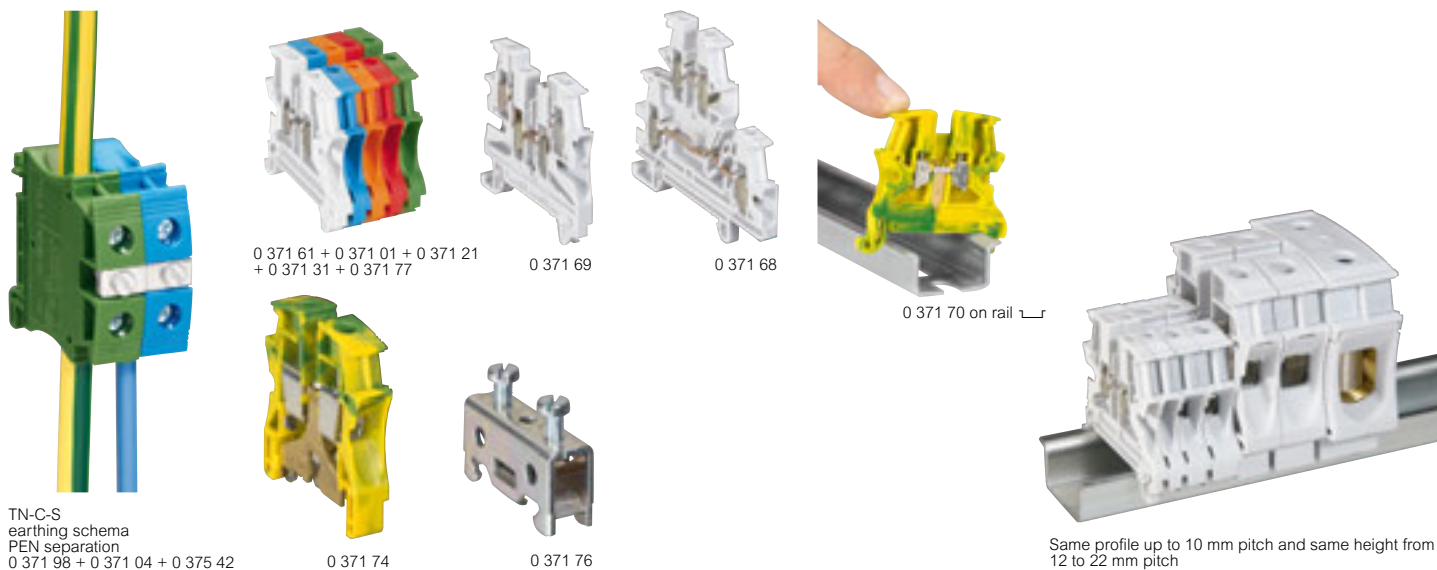

# Viking™ 3 terminal blocks with screw connection

TN-C-S earthing schema  
PEN separation  
0 371 98 + 0 371 04 + 0 375 42

Same profile up to 10 mm pitch and same height from 12 to 22 mm pitch

Technical characteristics p. 307 dimensions see e-catalogue  
Approvals p. 906

Used to make the electrical connection between 2 flexible copper wires with or without ferrules or 2 rigid copper wires  
2 areas for automatic insertion bridging combs up to 8 pitch (upper level only for multi-level blocks)  
For rails depth 15 mm, EN 60715 depth 7.5 mm and 15 mm

Viking 3 power terminal blocks (p. 310)

CAB 3 marking system (p. 314)

1: Built-in end cap  
2: Rigid wire capacity: 2.5 mm<sup>2</sup> max. with equipotential bridging comb